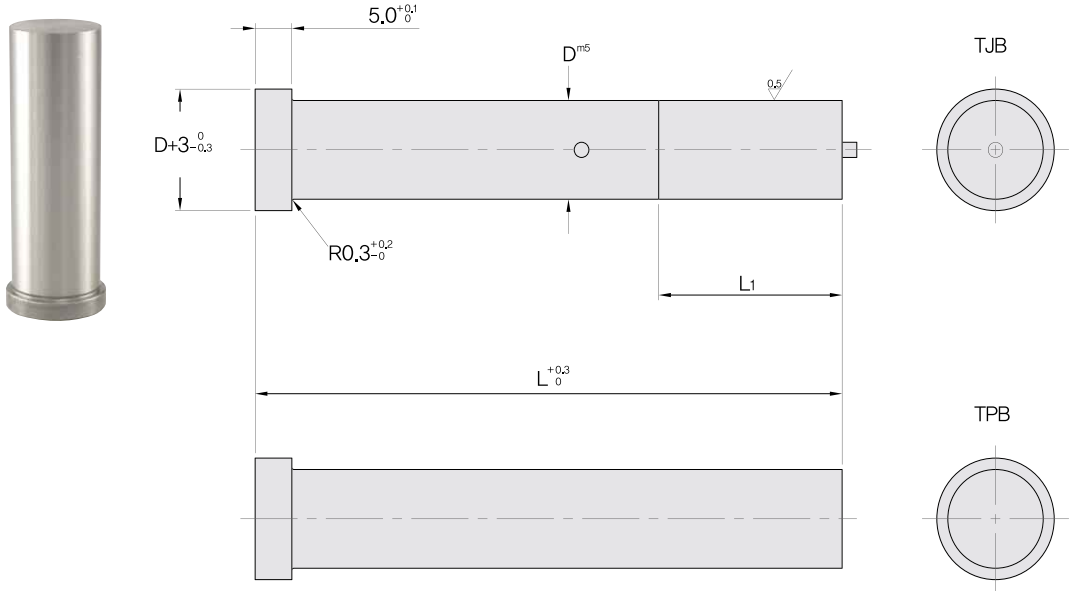

PUNCH – TJB • TPB PRESS FIT PUNCH BLANK

TYPE TJB(EJECTOR)

TYPE TPB(표준형)

호칭경 D	L1		Type & D		L									
	Std.	Alt.	TJB	TPB	42	52	58	62	65	72	73	82	92	102
04	-	-	-	TPB04	●	●	●	●	●	●	●	●		
05	13	19	TJB05	TPB05	●	●	●	●	●	●	●	●		
06	13	19	TJB06	TPB06	●	●	●	●	●	●	●	●	●	●
08	19	25	TJB08	TPB08		●	●	●	●	●	●	●	●	●
10	19	25	TJB10	TPB10		●	●	●	●	●	●	●	●	●
13	19	25	TJB13	TPB13		●	●	●	●	●	●	●	●	●
16	19	25	TJB16	TPB16		●	●	●	●	●	●	●	●	●
20	19	25	TJB20	TPB20			●	●	●	●	●	●	●	●
25	19	25	TJB25	TPB25			●	●	●	●	●	●	●	●
32	25	30	TJB32	TPB32					●	●	●	●	●	●

Alternate point length not available

규격표기 방법
 Catalog No. **TJB** **D** - **L1** - **L**
20 - **19** - **92**